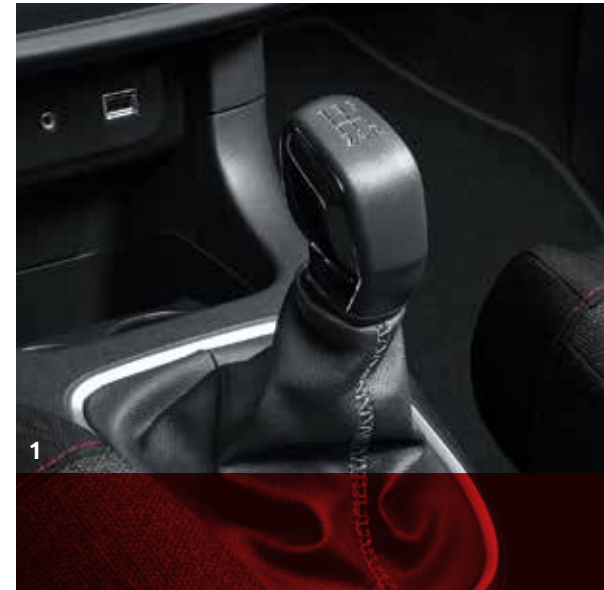

- 1 - Gear Knob - Black Leather & Satin Chrome
- 2 - Gear Knob - Black Leather & Aluminium
- 3 - Gear Knob - Satin Chrome with Red Stripe
- 4 - Front Door Sill Trim - Chrome

* For the complete reference of aluminium caps and pedals, please refer to the table on page 28.