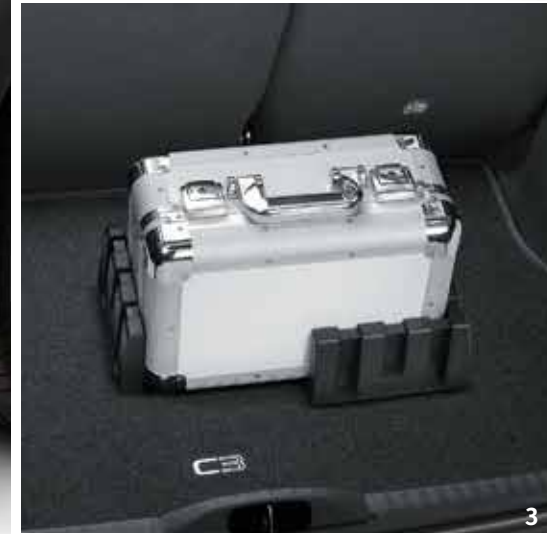

CONVENIENCE

Your Citroën C3 can adapt to your lifestyle. Its wide range of functional accessories can facilitate your needs for extra luggage.

- 1 - Monobloc Towbar
- 2 - Demountable Swan Neck Towball
- 3 - Boot Storage Blocks

2

3