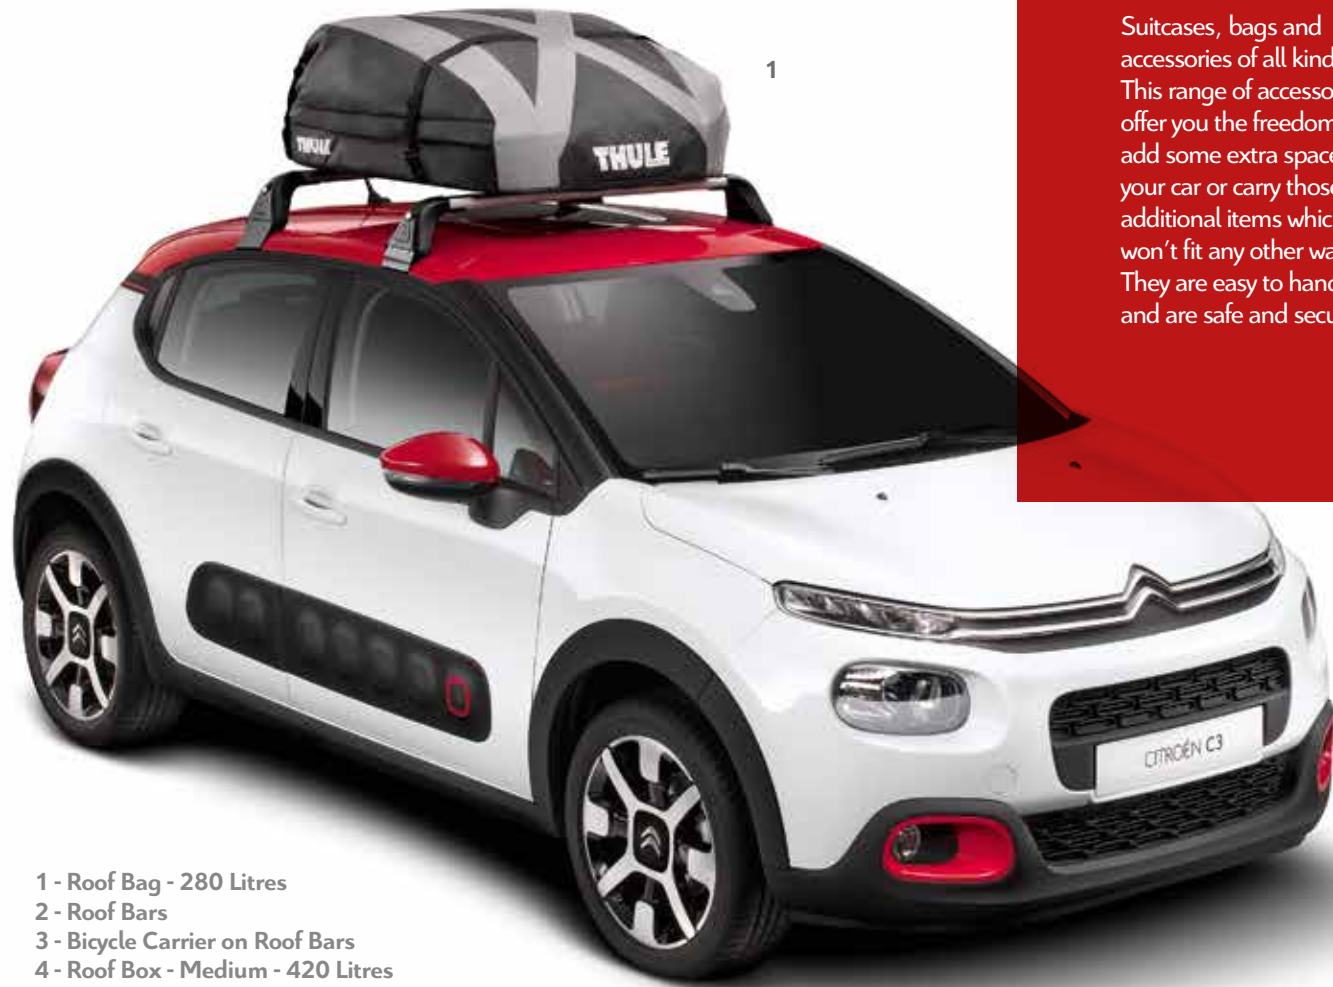

IN NEED OF SOME EXTRA ROOM?

Suitcases, bags and accessories of all kinds. This range of accessories offer you the freedom to add some extra space to your car or carry those additional items which just won't fit any other way. They are easy to handle and are safe and secure.

- 1 - Roof Bag - 280 Litres
- 2 - Roof Bars
- 3 - Bicycle Carrier on Roof Bars
- 4 - Roof Box - Medium - 420 Litres
- 5 - Ski Carrier on Roof Bars - 4 Pairs